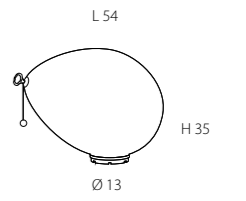

Ballon - small
1 x 40W/E27 Compact fluo or LED
incl. light switch and cable.

material: polyethylene

Colour	Art No.
white	IK-2080.00

Ballon - medium
1 x 60W/E27 Compact fluo or LED
incl. light switch and cable.

material: polyethylene

Colour	Art No.
white	IK-1101.00

Ballon - large
1 x 60W/E27 Compact fluo or LED
incl. light switch and cable

material: polyethylene

Colour	Art No.
white	IK-1070.00