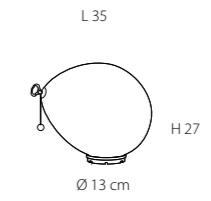

Ballon - small
1 x 40W/E27 Compact fluo or LED
incl. light switch and cable.

material: polyethylene

Colour	Art No.
white	IK-2080.00

Ballon - medium
1 x 60W/E27 Compact fluo or LED
incl. light switch and cable.

material: polyethylene

Colour	Art No.
white	IK-1101.00

Ballon - large
1 x 60W/E27 Compact fluo or LED
incl. light switch and cable

material: polyethylene

Colour	Art No.
white	IK-1070.00