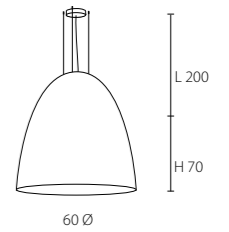

Bullit 25
 1 x 60W/E27
 2 kg

Bullit 35
 1 x 75 W/E27
 3 kg

Bullit 60
 1 x 100W/E27
 8 kg

Outside	Inside	Art No.
Shiny Black	Fuchsia	KL-0140
Shiny Black	Gold	KL-0146
Shiny Black	Gold Leaf	KL-0148
Shiny Black	lime green	KL-0143
Shiny Black	Orange	KL-0142
Shiny Black	White	KL-0141
Shiny Black	Red	KL-0144
Shiny White	Fuchsia	KL-0130
Shiny White	Gold	KL-0136
Shiny White	Gold Leaf	KL-0138
Shiny White	lime green	KL-0133
Shiny White	Orange	KL-0132
Shiny White	White	KL-0131
Shiny White	Red	KL-0134
Bronze look	Fuchsia	KL-0110
Bronze look	Gold	KL-0116
Bronze look	Gold Leaf	KL-0118
Bronze look	lime green	KL-0113
Bronze look	Orange	KL-0112
Bronze look	White	KL-0111
Bronze look	Red	KL-0114
Metal look	Fuchsia	KL-0100
Metal look	Gold	KL-0106
Metal look	Gold Leaf	KL-0108
Metal look	lime green	KL-0103
Metal look	Orange	KL-0102
Metal look	White	KL-0101
Metal look	Red	KL-0104