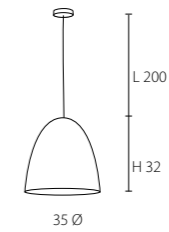

Bullit 25
 1 x 60W/E27
 2 kg

Bullit 35
 1 x 75 W/E27
 3 kg

Bullit 60
 1 x 100W/E27
 8 kg

Outside	Inside	Art No.
Shiny Black	Fuchsia	KL-0140
Shiny Black	Gold	KL-0146
Shiny Black	Gold Leaf	KL-0148
Shiny Black	lime green	KL-0143
Shiny Black	Orange	KL-0142
Shiny Black	White	KL-0141
Shiny Black	Red	KL-0144
Shiny White	Fuchsia	KL-0130
Shiny White	Gold	KL-0136
Shiny White	Gold Leaf	KL-0138
Shiny White	lime green	KL-0133
Shiny White	Orange	KL-0132
Shiny White	White	KL-0131
Shiny White	Red	KL-0134
Bronze look	Fuchsia	KL-0110
Bronze look	Gold	KL-0116
Bronze look	Gold Leaf	KL-0118
Bronze look	lime green	KL-0113
Bronze look	Orange	KL-0112
Bronze look	White	KL-0111
Bronze look	Red	KL-0114
Metal look	Fuchsia	KL-0100
Metal look	Gold	KL-0106
Metal look	Gold Leaf	KL-0108
Metal look	lime green	KL-0103
Metal look	Orange	KL-0102
Metal look	White	KL-0101
Metal look	Red	KL-0104