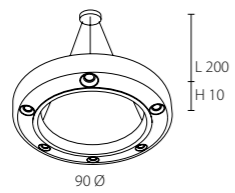

Designed by: studio IK

**Ring**  
 6 x spots GU10/50W/230V  
 material: Fiberglass

Colour	Art No.
Silk Black	KL-509
Silk White	KL-508

Custom ral colours or longer cables available on request.