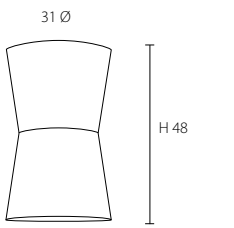

**Stiletto - table**  
 1 x 60W/E27  
 Material: acrystal - fiberglass  
 including transparent cable + dimmer  
 5 kg

Outside	Inside	Art No.
matt Black	gold	KL-30630
matt White	gold	KL-30633

**Stiletto - table**  
 1 x 60W/E27  
 Material: Fiberglass - steel  
 including transparent cable + dimmer  
 10 kg

Outside	Inside	Art No.
matt Black	gold	KL-60630
matt White	gold	KL-60633

**Stiletto - floor**  
 2 x 60W/E27  
 Material: Fiberglass - steel  
 including transparent cable + dimmer  
 12 kg

Outside	Inside	Art No.
matt Black	gold	KL-50630
matt White	gold	KL-50633

**Stiletto - wall**  
 2 x 60W/E27  
 Material: Fiberglass  
 10 kg

Outside	Inside	Art No.
matt Black	gold	KL-40630
matt White	gold	KL-40633