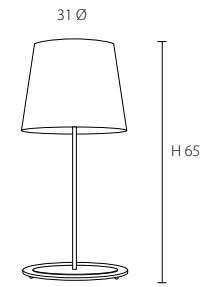

**Stiletto - table**  
 1 x 60W/E27  
 Material: acrystal - fiberglass  
 including transparent cable + dimmer  
 5 kg

Outside	Inside	Art No.
matt Black	gold	KL-30630
matt White	gold	KL-30633

**Stiletto - table**  
 1 x 60W/E27  
 Material: Fiberglass - steel  
 including transparent cable + dimmer  
 10 kg

Outside	Inside	Art No.
matt Black	gold	KL-60630
matt White	gold	KL-60633

**Stiletto - floor**  
 2 x 60W/E27  
 Material: Fiberglass - steel  
 including transparent cable + dimmer  
 12 kg

Outside	Inside	Art No.
matt Black	gold	KL-50630
matt White	gold	KL-50633

**Stiletto - wall**  
 2 x 60W/E27  
 Material: Fiberglass  
 10 kg

Outside	Inside	Art No.
matt Black	gold	KL-40630
matt White	gold	KL-40633