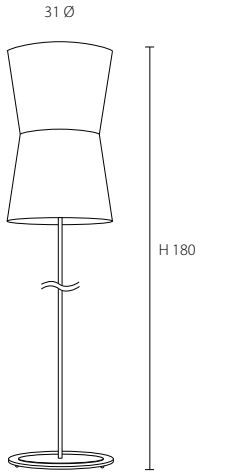

**Stiletto - table**  
 1 x 60W/E27  
 Material: acrystal - fiberglass  
 including transparent cable + dimmer  
 5 kg

Outside	Inside	Art No.
matt Black	gold	KL-30630
matt White	gold	KL-30633

**Stiletto - table**  
 1 x 60W/E27  
 Material: Fiberglass - steel  
 including transparent cable + dimmer  
 10 kg

Outside	Inside	Art No.
matt Black	gold	KL-60630
matt White	gold	KL-60633

**Stiletto - floor**  
 2 x 60W/E27  
 Material: Fiberglass - steel  
 including transparent cable + dimmer  
 12 kg

Outside	Inside	Art No.
matt Black	gold	KL-50630
matt White	gold	KL-50633

**Stiletto - wall**  
 2 x 60W/E27  
 Material: Fiberglass  
 10 kg

Outside	Inside	Art No.
matt Black	gold	KL-40630
matt White	gold	KL-40633