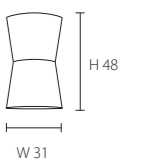

Stiletto - wall
2 x 60W/E27
Material: Fiberglass

Outside	Inside	Art No.
matt Black	gold	KL-40630
matt White	gold	KL-40633