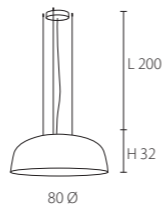

Outside	Inside	Art No.	Outside	Inside	Art No.
Shiny White	Fuchsia	KL-2730	Shiny Black	Fuchsia	KL-2740
Shiny White	White	KL-2731	Shiny Black	White	KL-2741
Shiny White	Orange	KL-2732	Shiny Black	Orange	KL-2742
Shiny White	lime green	KL-2733	Shiny Black	lime green	KL-2743
Shiny White	Red	KL-2734	Shiny Black	Red	KL-2744
Shiny White	Gold	KL-2736	Shiny Black	Gold	KL-2746
Shiny White	Gold rough	KL-2736R	Shiny Black	Gold rough	KL-2746R
Shiny White	Gold Leaf*	KL-2738	Shiny Black	Gold Leaf*	KL-2748

Mug 80
1 x 100W/E27
Material: Fiberglass