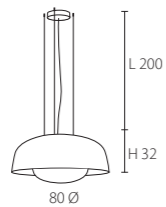

**Mug 80 indirect**  
LED x NICE LIGHT  
Material: Fiberglass

Outside	Inside	Art No.	Outside	Inside	Art No.
Shiny White	Fuchsia	KL-2630	Shiny Black	Fuchsia	KL-2640
Shiny White	White	KL-2631	Shiny Black	White	KL-2641
Shiny White	Orange	KL-2632	Shiny Black	Orange	KL-2642
Shiny White	lime green	KL-2633	Shiny Black	lime green	KL-2643
Shiny White	Red	KL-2634	Shiny Black	Red	KL-2644
Shiny White	Gold	KL-2636	Shiny Black	Gold	KL-2646
Shiny White	Gold rough	KL-2636R	Shiny Black	Gold rough	KL-2646R
Shiny White	Gold Leaf*	KL-2638	Shiny Black	Gold Leaf*	KL-2648