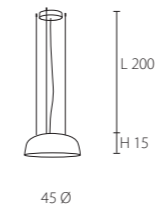

Outside	Inside	Art No.	Outside	Inside	Art No.
Shiny White	Fuchsia	KL-2830	Shiny Black	Fuchsia	KL-2840
Shiny White	White	KL-2831	Shiny Black	White	KL-2841
Shiny White	Orange	KL-2832	Shiny Black	Orange	KL-2842
Shiny White	lime green	KL-2833	Shiny Black	lime green	KL-2843
Shiny White	Red	KL-2834	Shiny Black	Red	KL-2844
Shiny White	Gold	KL-2836	Shiny Black	Gold	KL-2846
Shiny White	Gold rough	KL-2836R	Shiny Black	Gold rough	KL-2846R
Shiny White	Gold Leaf*	KL-2838	Shiny Black	Gold Leaf*	KL-2848

stiletto wall lamp left and right see page 29