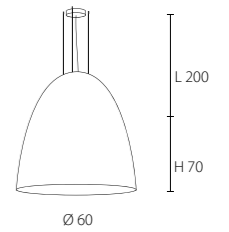

Bullit 25
 1 x 60W/E27
 2 kg

Bullit 35
 1 x 75 W/E27
 3 kg

Bullit 60
 1 x 100W/E27
 8 kg

Outside	Inside	Art No.
Shiny Black	Fuchsia	KL-0140
Shiny Black	Gold smooth	KL-0146
Shiny Black	Gold Rough	KL-0146R
Shiny Black	Gold Leaf*	KL-0148
Shiny Black	lime green	KL-0143
Shiny Black	Orange	KL-0142
Shiny Black	White	KL-0141
Shiny Black	Red	KL-0144
Shiny White	Fuchsia	KL-0130
Shiny White	Gold smooth	KL-0136
Shiny White	Gold rough	KL-0136R
Shiny White	Gold Leaf*	KL-0138
Shiny White	lime green	KL-0133
Shiny White	Orange	KL-0132
Shiny White	White	KL-0131
Shiny White	Red	KL-0134
Bronze look	Fuchsia	KL-0110
Bronze look	Gold smooth	KL-0116
Bronze look	Gold rough	KL-0116R
Bronze look	Gold Leaf*	KL-0118
Bronze look	lime green	KL-0113
Bronze look	Orange	KL-0112
Bronze look	White	KL-0111
Bronze look	Red	KL-0114
Metal look	Fuchsia	KL-0100
Metal look	Gold smooth	KL-0106
Metal look	Gold rough	KL-0106R
Metal look	Gold Leaf*	KL-0108
Metal look	lime green	KL-0103
Metal look	Orange	KL-0102
Metal look	White	KL-0101
Metal look	Red	KL-0104