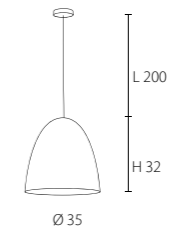

Bullit 25
 1 x 60W/E27
 2 kg

Bullit 35
 1 x 75 W/E27
 3 kg

Bullit 60
 1 x 100W/E27
 8 kg

Outside	Inside	Art No.
Shiny Black	Fuchsia	KL-0140
Shiny Black	Gold smooth	KL-0146
Shiny Black	Gold Rough	KL-0146R
Shiny Black	Gold Leaf*	KL-0148
Shiny Black	lime green	KL-0143
Shiny Black	Orange	KL-0142
Shiny Black	White	KL-0141
Shiny Black	Red	KL-0144
Shiny White	Fuchsia	KL-0130
Shiny White	Gold smooth	KL-0136
Shiny White	Gold rough	KL-0136R
Shiny White	Gold Leaf*	KL-0138
Shiny White	lime green	KL-0133
Shiny White	Orange	KL-0132
Shiny White	White	KL-0131
Shiny White	Red	KL-0134
Bronze look	Fuchsia	KL-0110
Bronze look	Gold smooth	KL-0116
Bronze look	Gold rough	KL-0116R
Bronze look	Gold Leaf*	KL-0118
Bronze look	lime green	KL-0113
Bronze look	Orange	KL-0112
Bronze look	White	KL-0111
Bronze look	Red	KL-0114
Metal look	Fuchsia	KL-0100
Metal look	Gold smooth	KL-0106
Metal look	Gold rough	KL-0106R
Metal look	Gold Leaf*	KL-0108
Metal look	lime green	KL-0103
Metal look	Orange	KL-0102
Metal look	White	KL-0101
Metal look	Red	KL-0104